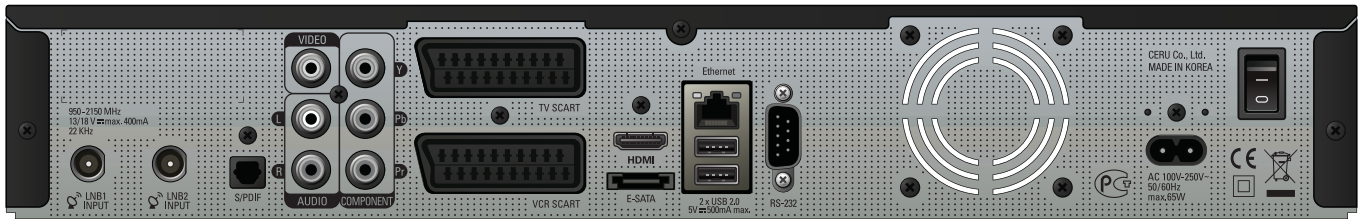

Main Features

- Linux Operating System
- MPEG2 / H.264 Hardware decoding (DVB compliant)
- 16 digit Dot Matrix VFD front display
- SATA - for use as internal HDD
- 10/100Mbit Ethernet Interface
- 2 x Smartcard-Reader
- 3 x USB2.0
- RS232
- 2 x Scart
- S/PDIF for digital bit stream out (optical)
- Supports EPG (electronic program guide)
- Full automatic service scan
- Supports videotext decoding
- OSD in many languages
- Various OSD skin supported

Vu+ DUO

High-end HD Twin PVR capable of running a variety of Linux TV applications and plug-ins.

There are already freely available set top box plug-ins on the internet. Vu+ Duo is designed to accommodate such useful resources that will make your using of PVR more fun and playful!

Technical Specifications		
Front Panel	Display	16-digit Dot Matrix display with status icons displaying channel names and program information
	Smart card slot	2
	Common Interface	2
	USB 2.0	1
	Key	Multi-functional dial switch
Rear Panel	Power switch	1
	Sat-IF input/output	2 x F-type socket
	Connection TV/VCR	2 x Scart socket
	Video output (analogue)	3 x Cinch socket (YPbPr)/1 x Cinch-socket
	Video/audio output (digital)	1 x HDMI
	Audio output (analogue)	2 x Cinch socket
	Audio output (digital)	Standard optical (SPDIF)
	USB 2.0	2
	Ethernet	1
	eSATA	1
RS 232	1	
Power	Mains voltage	100-250/50-60 V/Hz
	Power consumption (Max./typ. operation/stand-by)	65/30/1 W
RF	RF range	950-2,150 MHz
	FEC, de-multiplexer	DVB-S/DVB-S2 standard
Video	Video resolution	CCIR 601 (720 x 576 lines), 576p, 720p, 1080i
	Video decoding	MPEG-2, MPEG-4 compatible
	Input data rate	2-45 MSymb/s
	S/N	> 53 dB
Audio	Decoding	AC 3, MPEG-4 (AAC-HE), MPEG-1, Layer 1, 2 and 3
	Sampling rate	32/4.1/48 KHz
	S/N	> 65 dB
LNB	LNB supply (horiz./vert.)	14/18; Max. 400 V/mA
	Control signal	22kHz ; ToneBurst; DiSEqC 1.0/1.1/1.2 ; USALS
General	Dimensions (W x H x D)	380 x 60 x 280 mm
	Weight (with HDD)	3.24kg(PVR only)